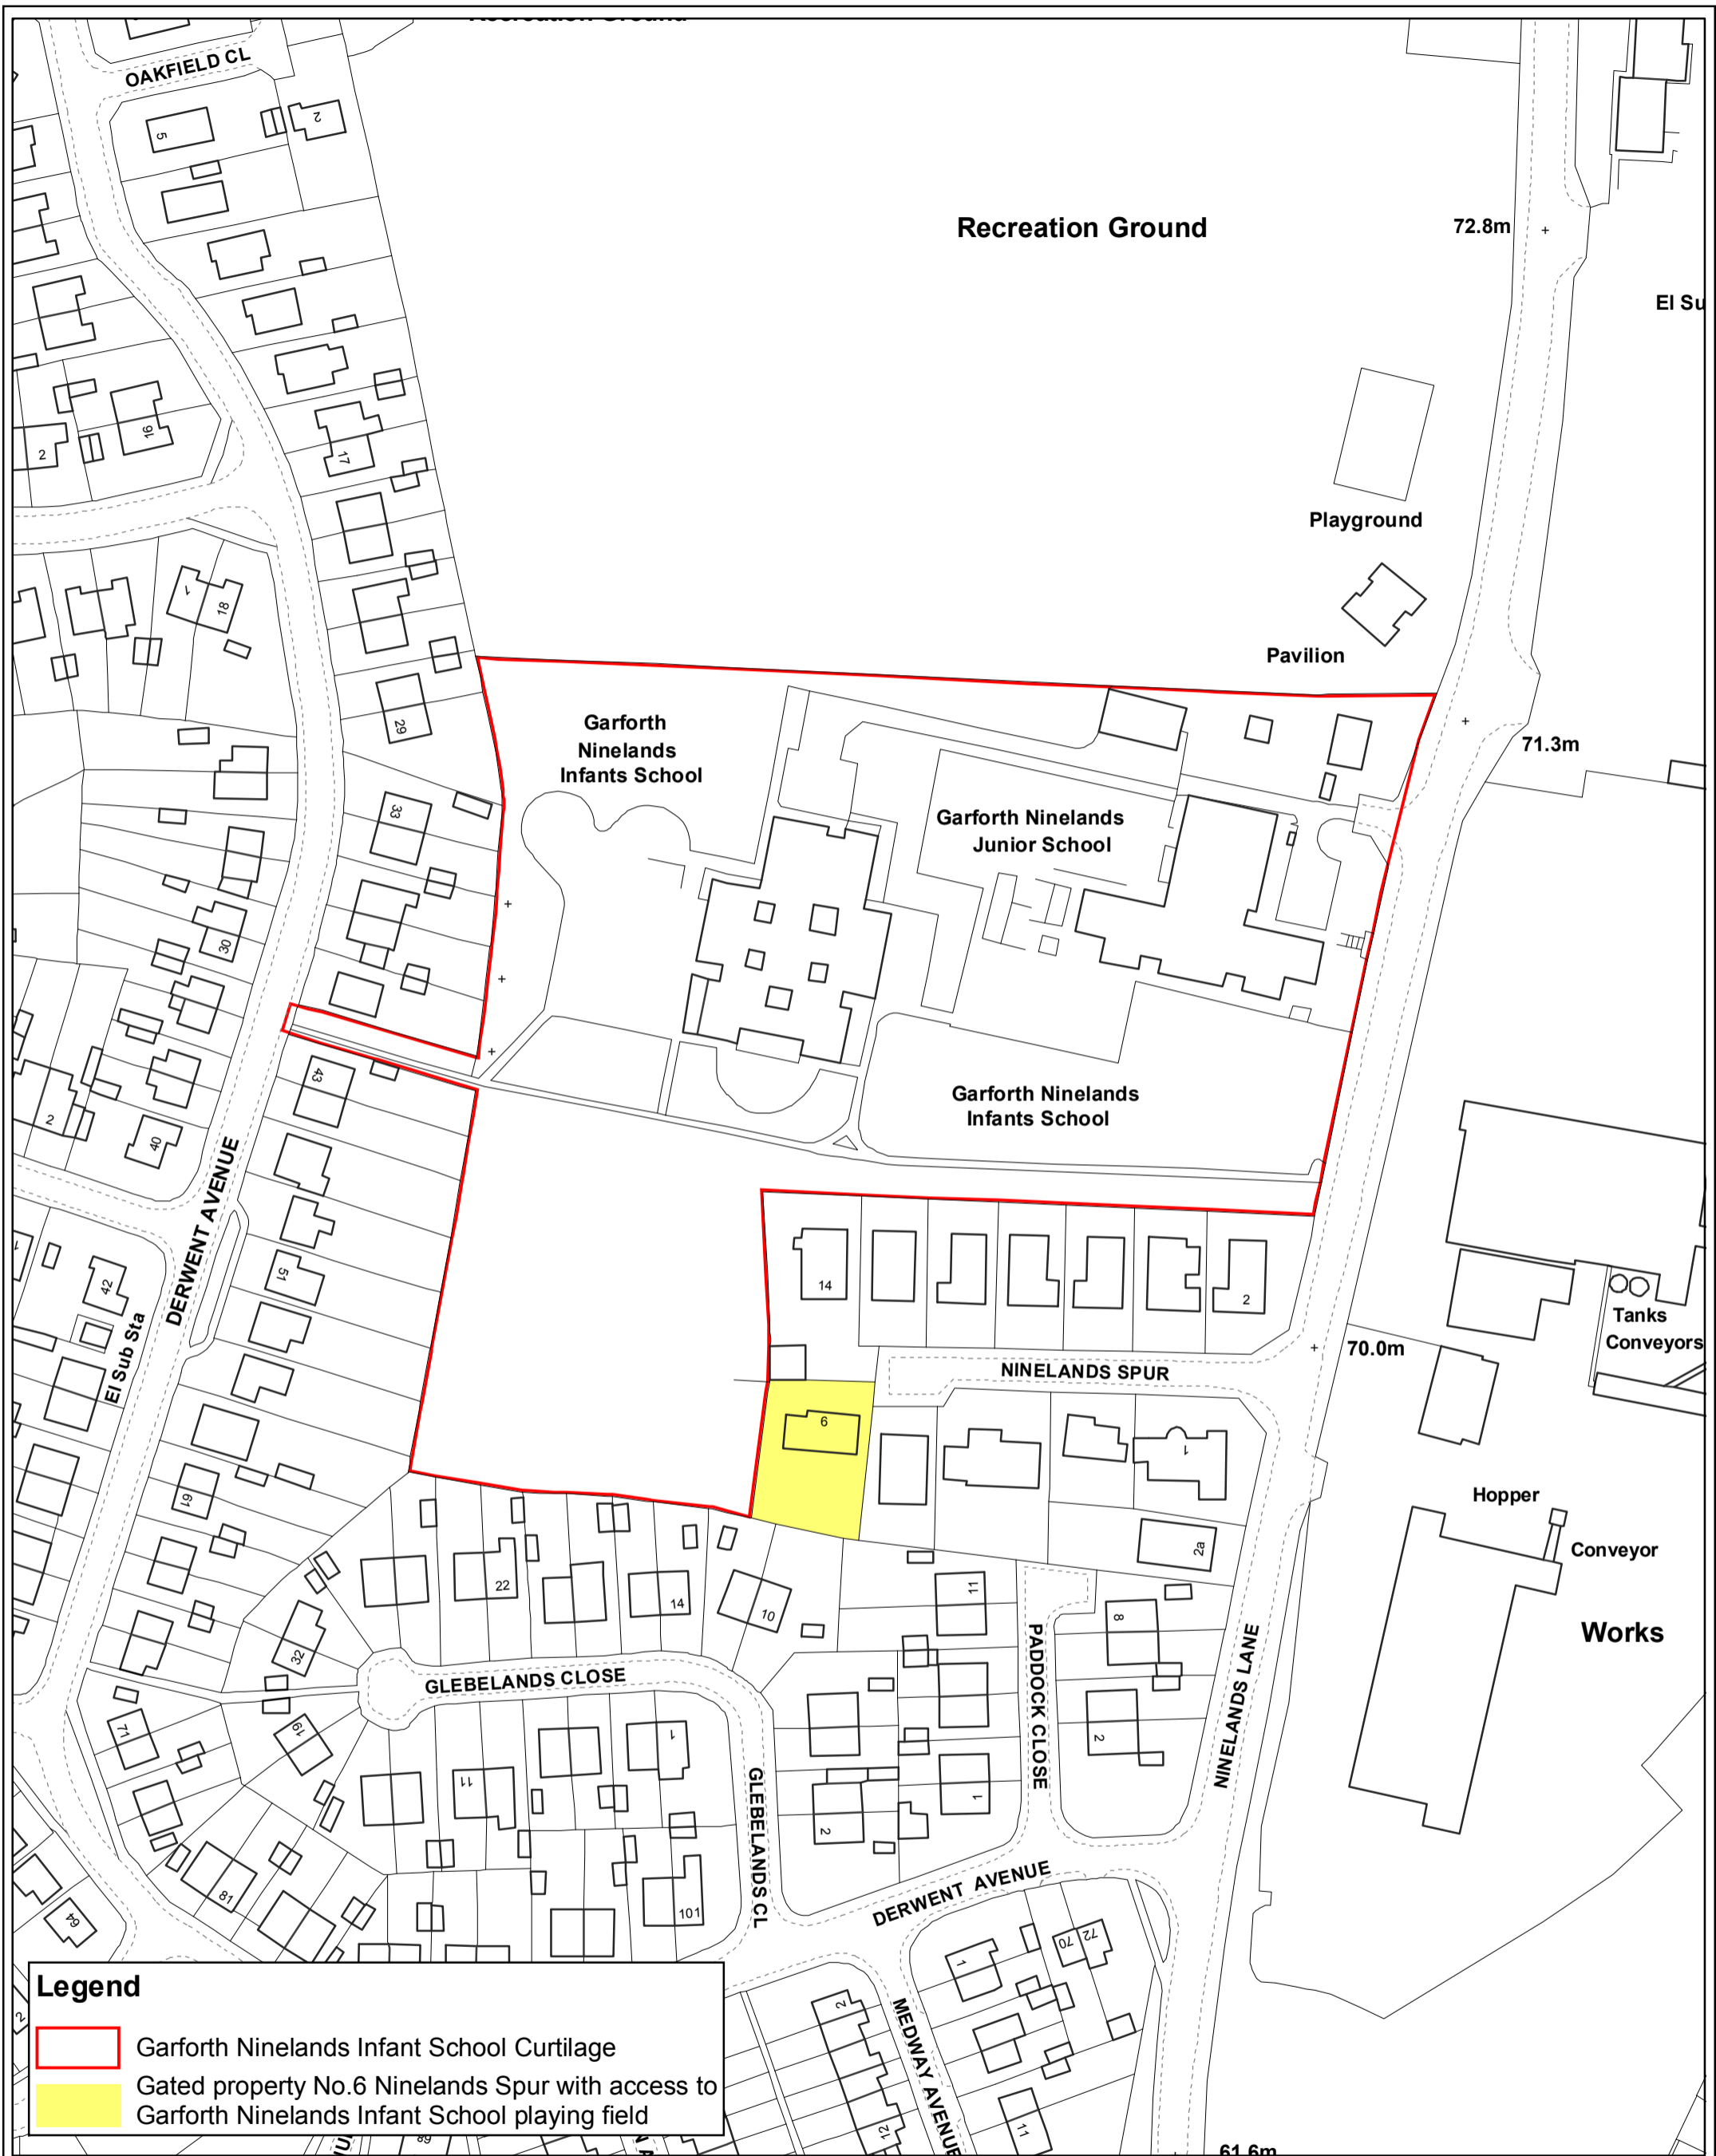

Legend

- East Garforth Primary School Curtilage
- Gated Property No.23 Dunrobin Avenue with access to East Garforth Primary School playing field
- East Garforth Primary School possible future emergency access

**GARFORTH SCHOOLS TRUST
GARFORTH COMMUNITY COLLEGE**

SCALE 1:2,500
DATE 15/08/2007

Legend
 Green Lane Junior & Infants School Curtilage

This map is based upon Ordnance Survey material with the permission of Ordnance Survey on behalf of the Controller of Her Majesty's Stationery. Unauthorised reproduction infringes Crown Copyright and may lead to prosecution or civil proceedings. Leeds City Council LA07621X 2006

**GARFORTH SCHOOLS TRUST
 GREEN LANE JUNIOR & INFANTS SCHOOL
 GARFORTH**

SCALE 1:1,250
 DATE 15/08/2007

Legend

- Garforth Ninelands Infant School Curtilage
- Gated property No.6 Ninelands Spur with access to Garforth Ninelands Infant School playing field