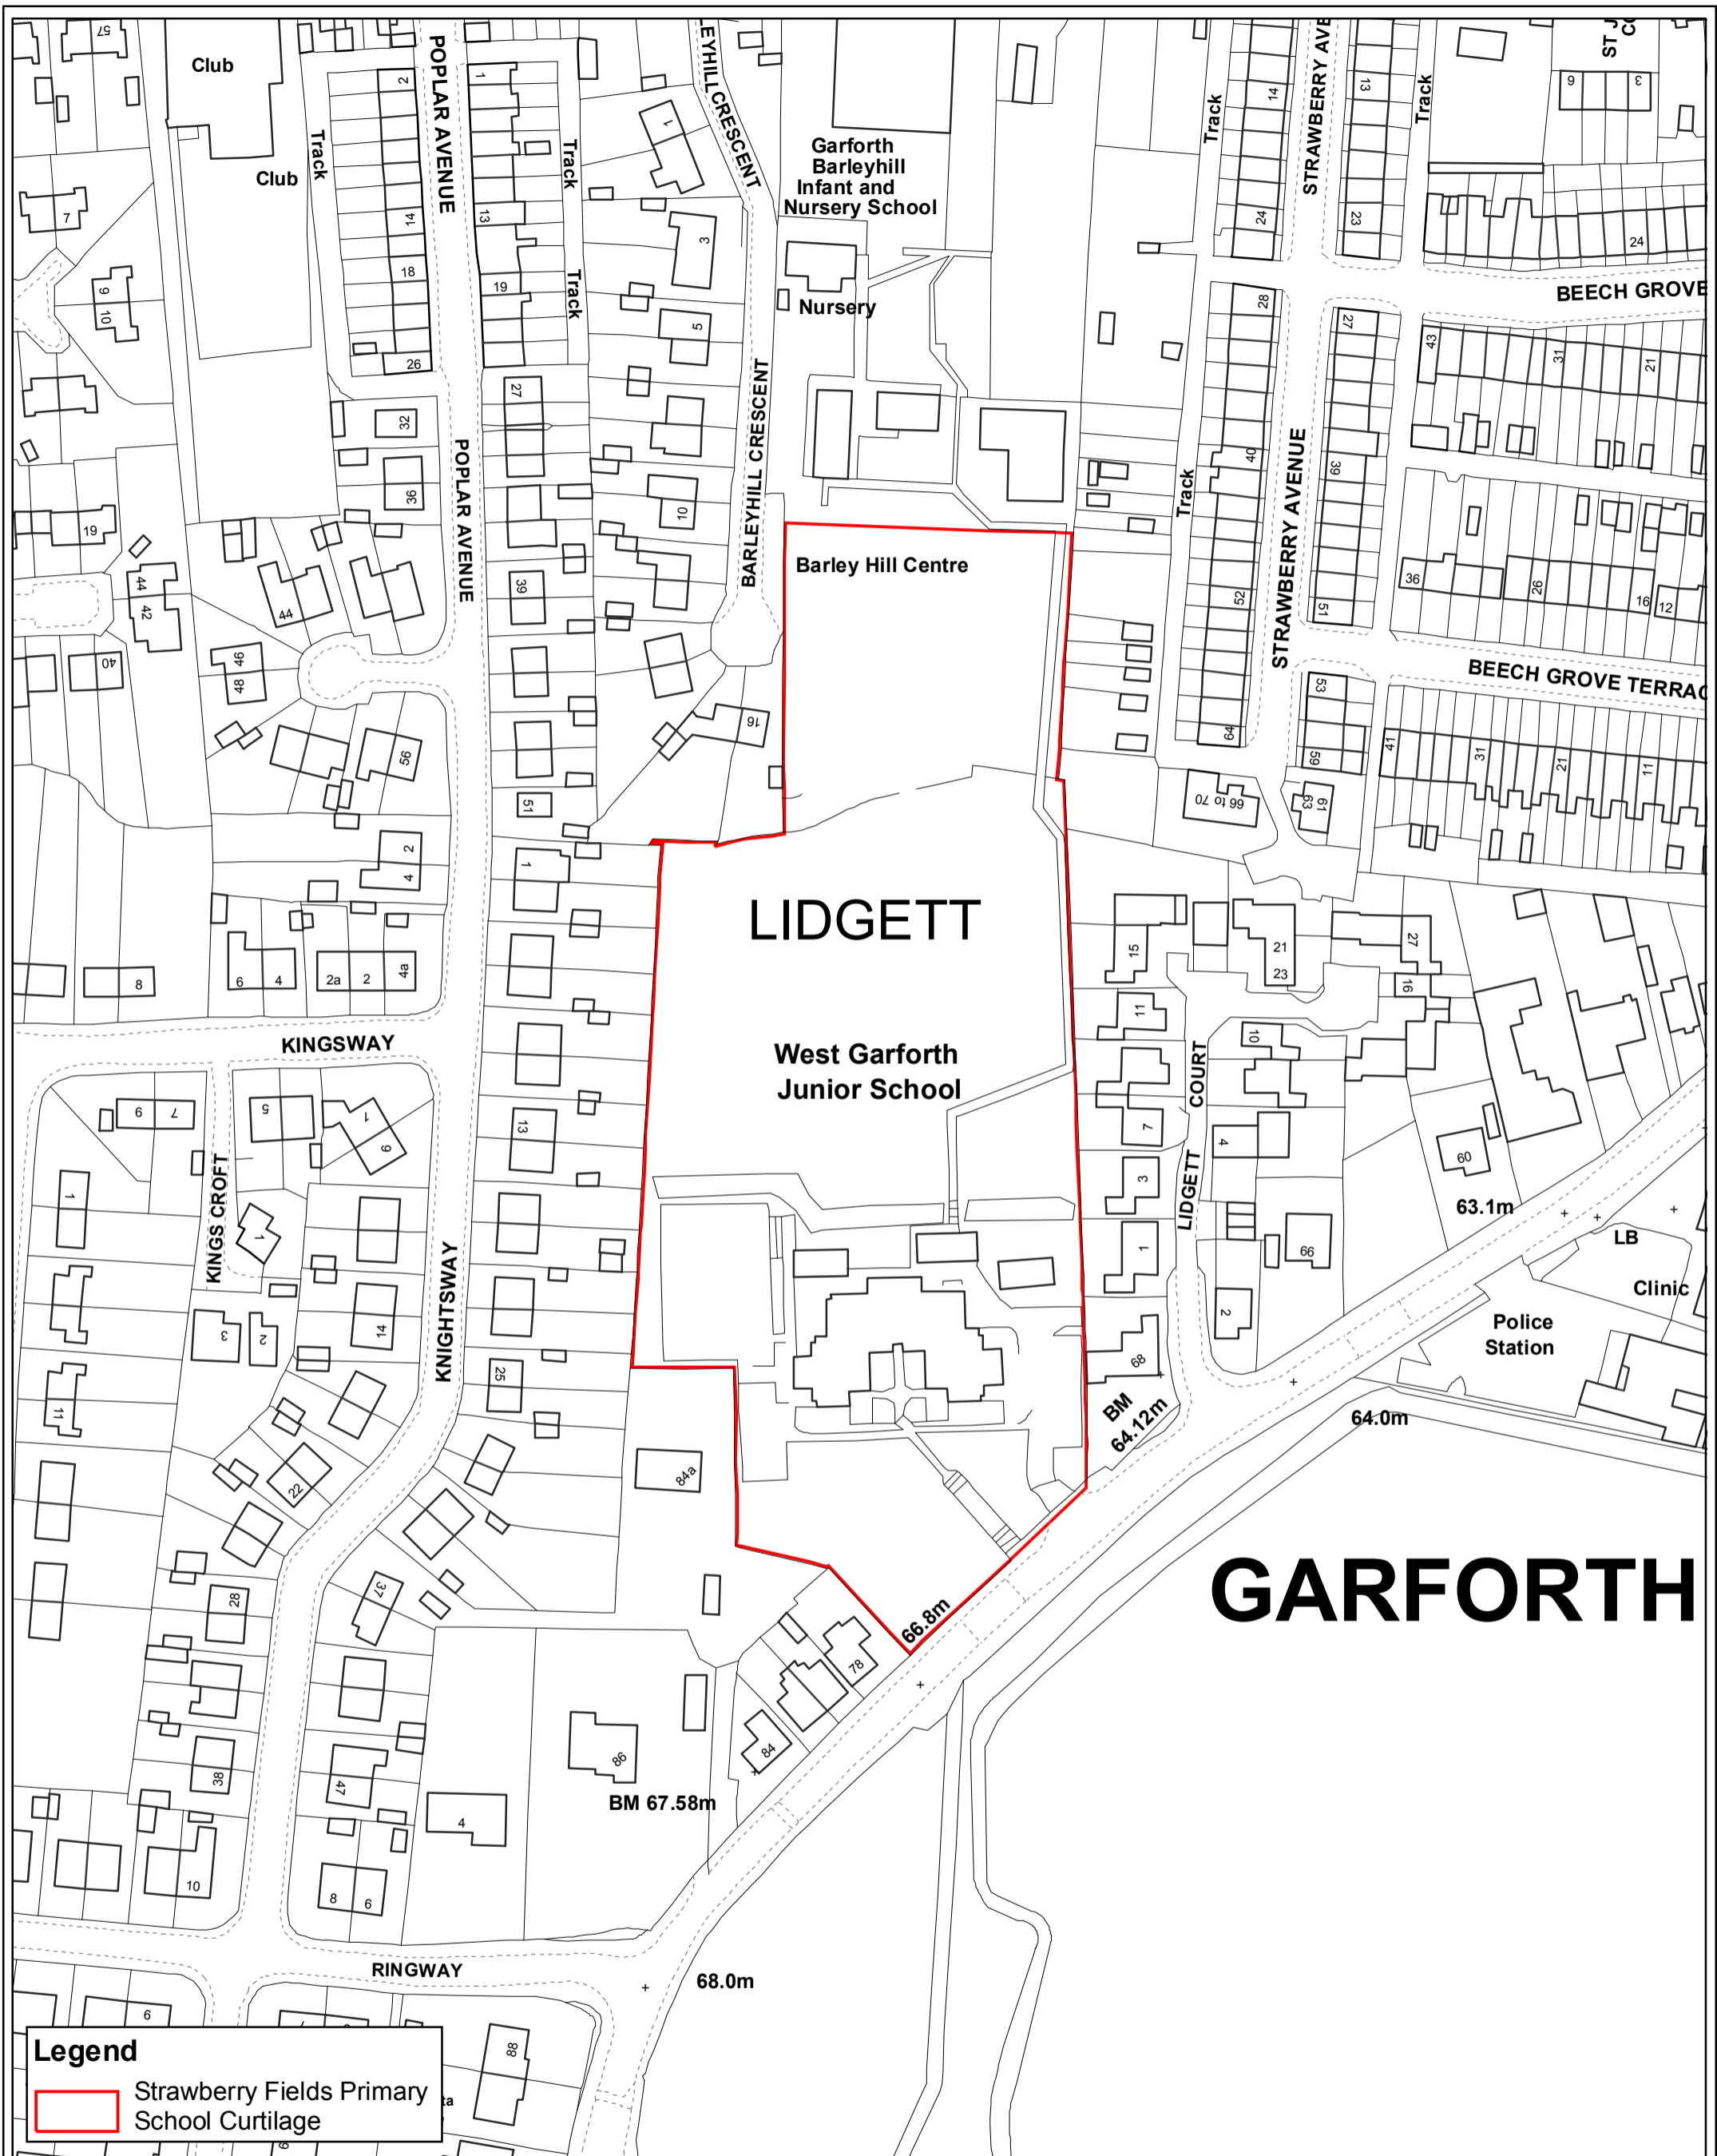

Legend
 Strawberry Fields Primary School Curtilage

This map is based upon Ordnance Survey material with the permission of Ordnance Survey on behalf of the Controller of Her Majesty's Stationery. Unauthorised reproduction infringes Crown Copyright and may lead to prosecution or civil proceedings. Leeds City Council LA07621X 2006

**GARFORTH SCHOOLS TRUST
STRAWBERRY FIELDS (WEST GARFORTH)
PRIMARY SCHOOL
GARFORTH**

SCALE 1:1,250
DATE 15/08/2007