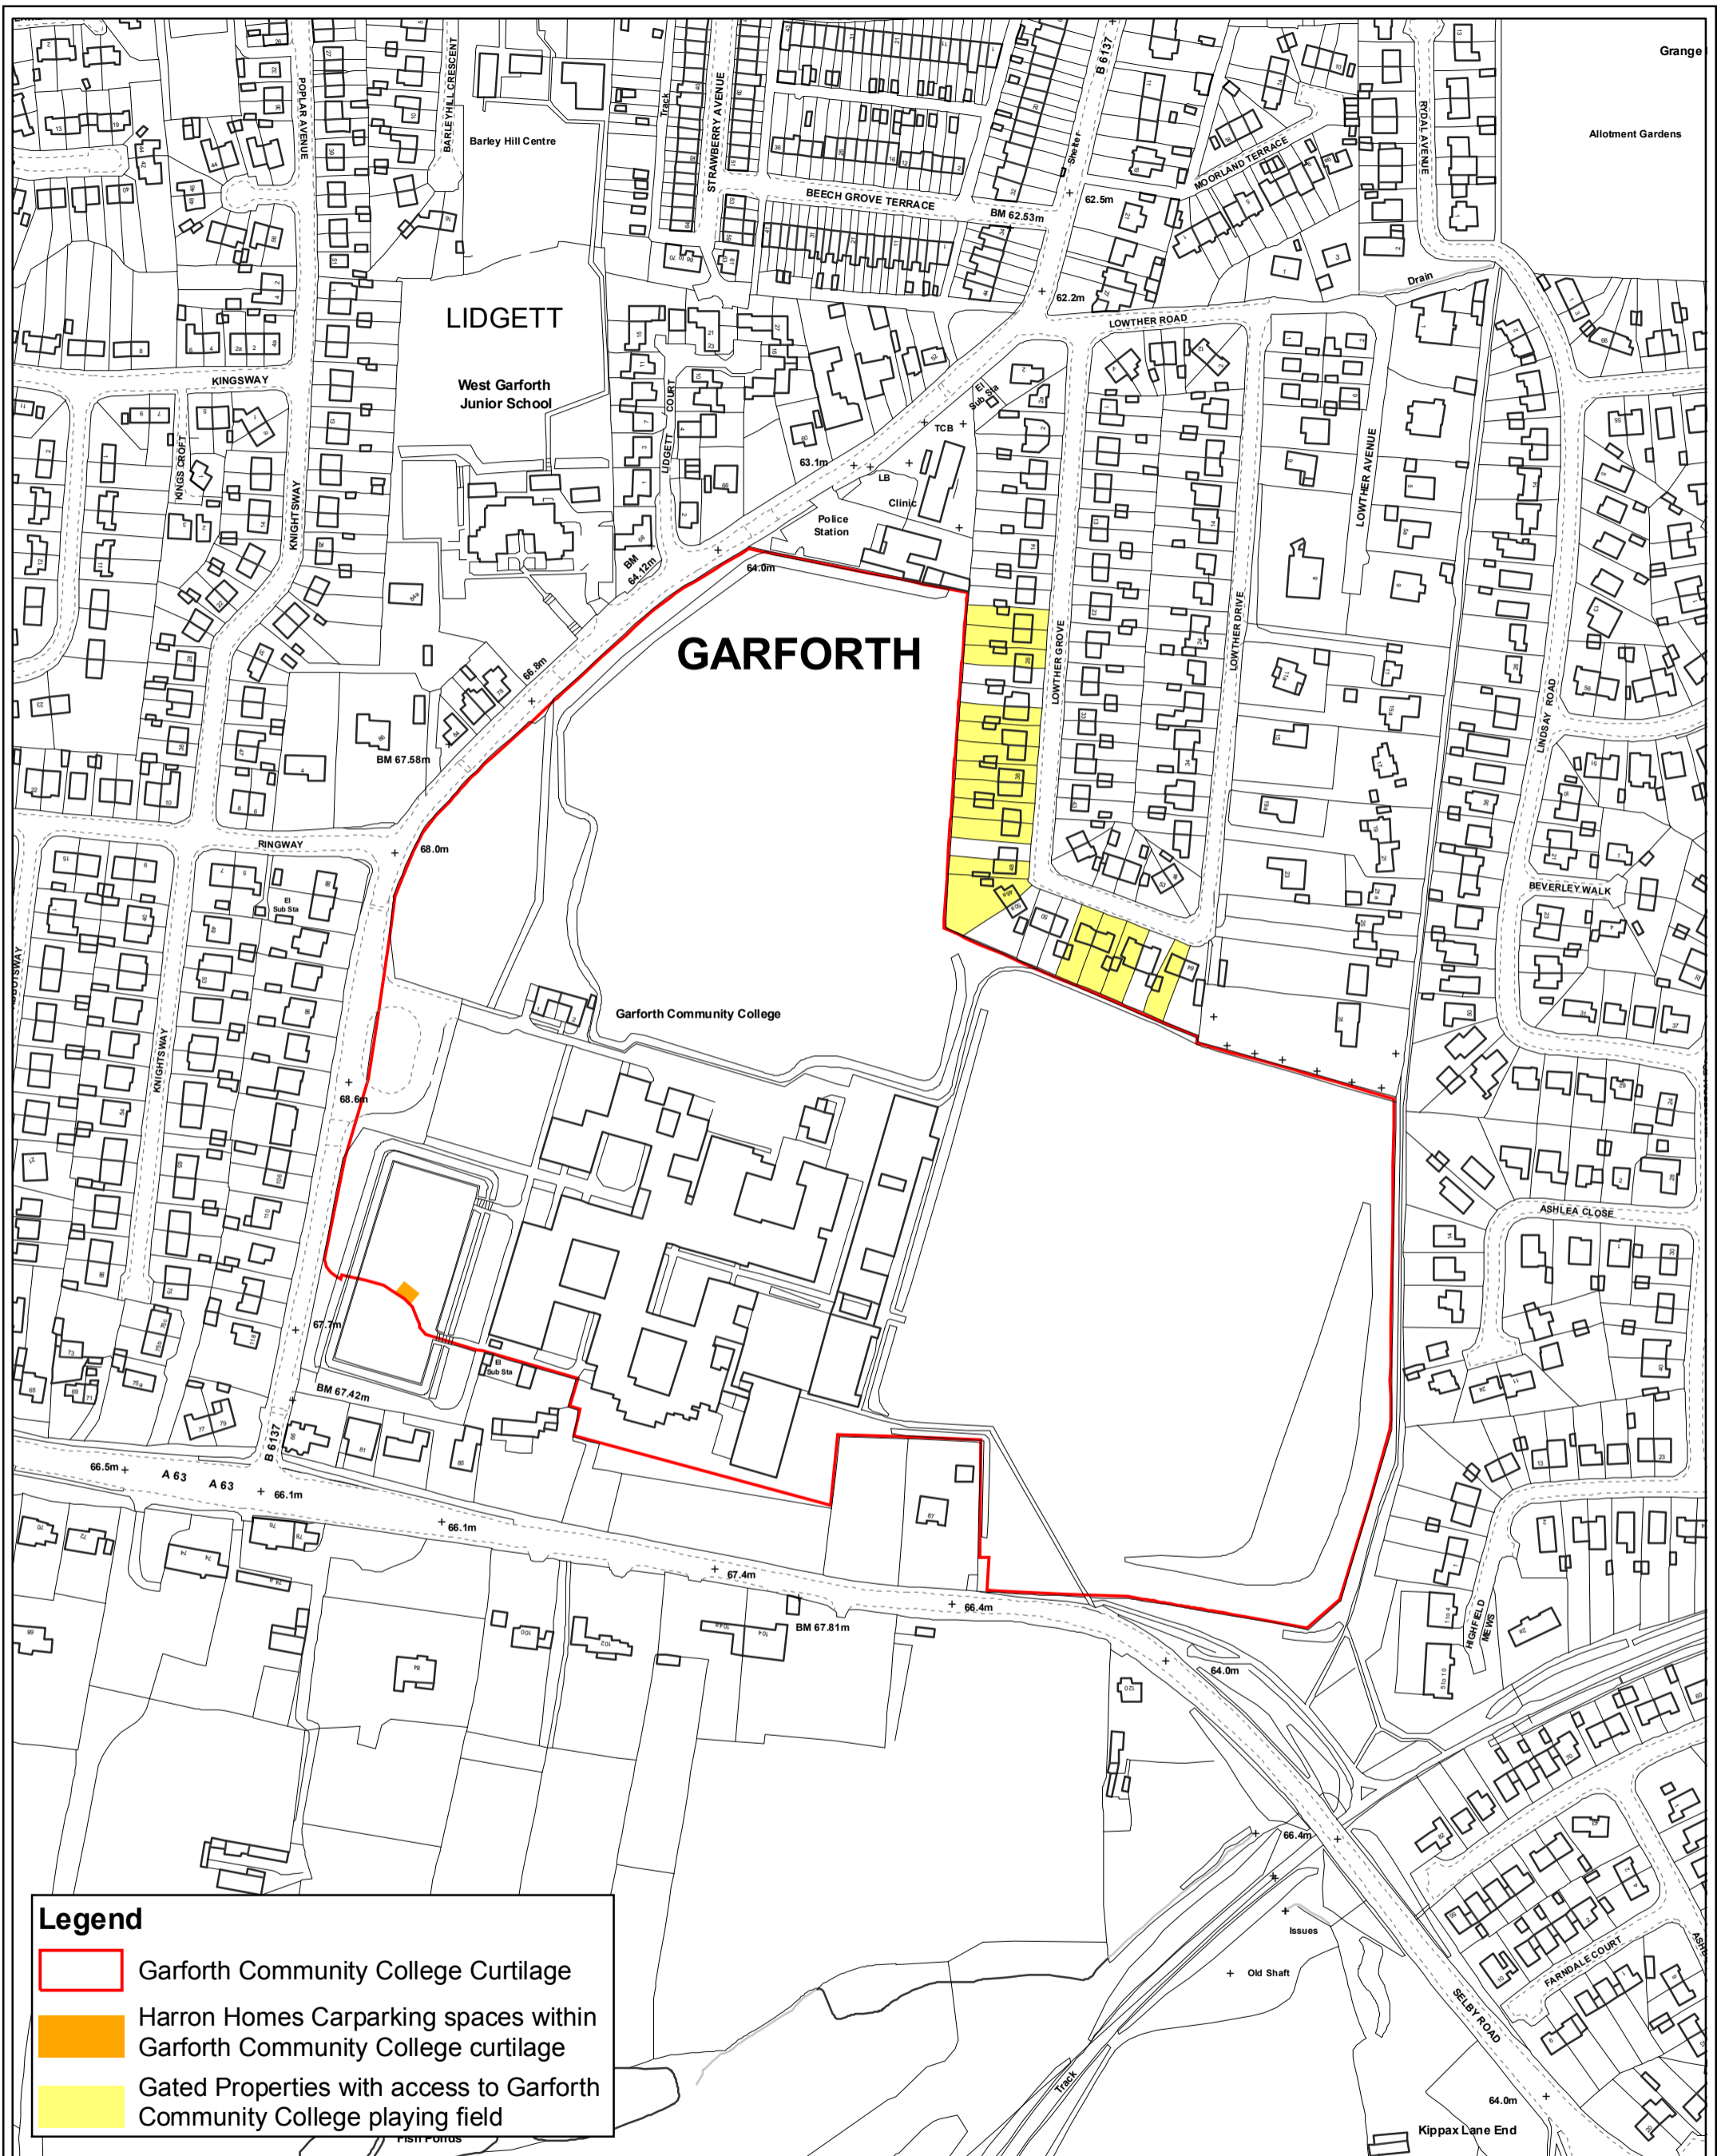

Legend

- Garforth Community College Curtilage
- Harron Homes Carparking spaces within Garforth Community College curtilage
- Gated Properties with access to Garforth Community College playing field

This map is based upon Ordnance Survey material with the permission of Ordnance Survey on behalf of the Controller of Her Majesty's Stationery. Unauthorised reproduction infringes Crown Copyright and may lead to prosecution or civil proceedings. Leeds City Council LA07621X 2006

**GARFORTH SCHOOLS TRUST
GARFORTH COMMUNITY COLLEGE**

SCALE 1:2,500
DATE 15/08/2007